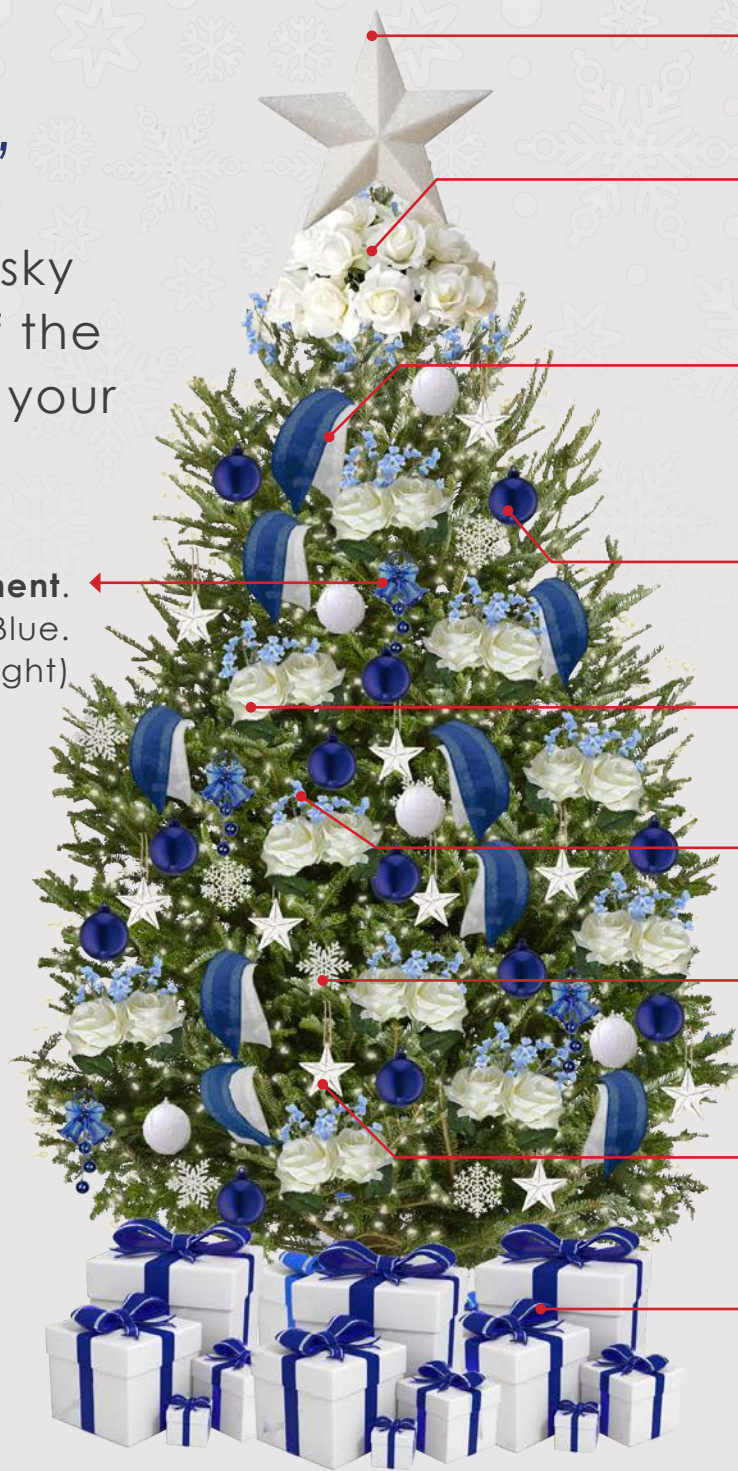

Cool Colour Option 3: "Horizon"

Deep Blue reflects the sky while the pure white of the stars bring the lights to your home/office.

8 ft Christmas tree:

- LED static lights.
  Cool Lights setting.

Colour palette:

Star Topper:

- White colour.
- 30cm (Height)

Bouquet:

- White Rose Flower (artificial).
- Baby's Breath Flower (artificial).
- 40cm-50cm (Diameter)

Ribbon:

- Blue and Silver colours.
- One/Two Loops.
- 6cm (Width)

Baubles:

- Blue and White colours.
- 10cm (Diameter)

Rose Flower (artificial):

- White colour.
- 5cm -10cm (Diameter Flower Head)

Baby's Breath Flower (artificial):

- Light Blue colour.
- 3cm -5cm (Diameter Flower Head)

Snowflake:

- 2 Dimensional Ornament in Silver colour.
- 10cm (Height)

Star:

- 2 Dimensional Ornament in White colour.
- 10cm (Height)

Gift Boxes:

- White and Blue colours.
- 20cm-40cm (Length)
- 20cm-40cm (Depth)
- 20cm-40cm (Height)

Bells Ornament.
3 Dimensional Blue.
10cm (Height)

Illustration based on 70% coverage

Above artist impression is for illustration purpose only