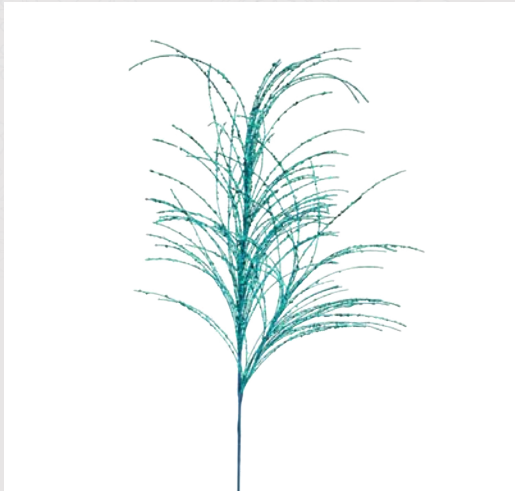

Butterfly:

- 3 Dimensional Ornament in Gold.
- 13cm (Height)

Gift Boxes:

- Light Blue and Pink.
- 20cm-40cm (Length)
- 20cm-40cm (Depth)
- 20cm-40cm (Height)

Illustration based on 70% coverage

Above artist impression is for illustration purpose only

Woodcraft Ornament Design
subjected to availability

Cool Colour

Option 4: "Fairy and Butterfly"

Display:

- 200cm (Length)
- 30cm (Depth)
- 200cm (Height)

Giant Baubles:

- 2 Dimensional Kapaline Board with Butterfly and Fairy Sticker finishing.
- Light Blue and Pink colours.
- 60cm (Diameter)