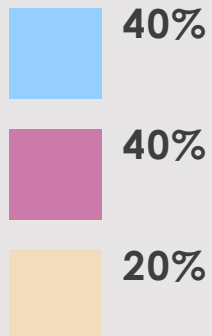

Table Top (Option B - Portrait):

- 25cm (Diameter) - 80cm (Height)
- Glass material.
- Ornaments:
 - White Rose Flower (Artificial)
 - Blue Baubles (6cm Diameter)
 - Blue Glitter Twig (15cm Height)
 - White Pearl Wreath (30cm Diameter)

Above artist impression is for illustration purpose only

Cool Colour Option 4: "Fairy and Butterfly"

Fairies and butterflies resonate with hope and fairytales.

8 ft Christmas tree:

- LED static lights.
Warm Lights setting.

Colour palette:

Tree Topper:

- Light Blue Glitter Twig.
- Pink Spray Pick.
- 40cm (Height)

Ribbon:

- Pink and Light Blue colours.
- 6-8Loops.
- 6cm (Width)

Baubles:

- Clear Baubles filled with pink glitter.
- 10cm (Diameter)