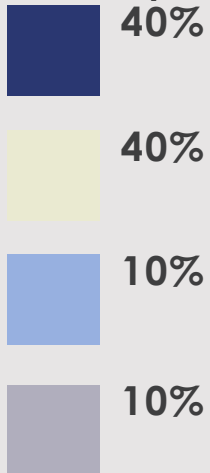

Cool Colour Option 3: "Horizon"

Deep Blue reflects the sky while the pure white of the stars bring the lights to your home/office.

8 ft Christmas tree:

- LED static lights.
  Cool Lights setting.

Colour palette:

Star Topper:

- White colour.
- 30cm (Height)

Bouquet:

- White Rose Flower (artificial).
- Baby's Breath Flower (artificial).
- 40cm-50cm (Diameter)

Ribbon:

- Blue and Silver colours.
- One/Two Loops.
- 6cm (Width)

Baubles:

- Blue and White colours.
- 10cm (Diameter)

Rose Flower (artificial):

- White colour.
- 5cm -10cm (Diameter Flower Head)

Baby's Breath Flower (artificial):

- Light Blue colour.
- 3cm -5cm (Diameter Flower Head)

Snowflake:

- 2 Dimensional Ornament in Silver colour.
- 10cm (Height)

Star:

- 2 Dimensional Ornament in White colour.
- 10cm (Height)

Gift Boxes:

- White and Blue colours.
- 20cm-40cm (Length)
- 20cm-40cm (Depth)
- 20cm-40cm (Height)

Bells Ornament.
3 Dimensional Blue.
10cm (Height)

Illustration based on 70% coverage

Above artist impression is for illustration purpose only