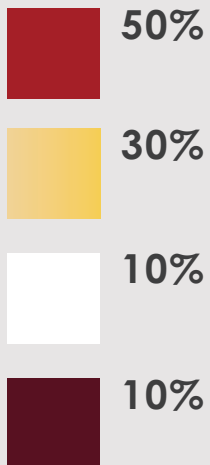

Colour Theme Selection

Warm Colours

Option 1: "Traditional"

Option 2: "Bear"

Cool Colours

Option 3: "Horizon"

Option 4: "Fairy and Butterfly"

Warm Colour Selection

Option 1: "Traditional "

Option 2: "Bears"

Warm Colour

Option 1: "Traditional"

Roses were the first ornaments used in Christmas Trees.

8 ft Christmas tree:

- LED static lights.
Warm Lights setting.

Colour palette:

Rose Flower (artificial):

- Red colour.
- 5cm -10cm (Diameter Flower Head)

Amaranthus Flower (artificial):

- Dark Red colour.
- 30cm (Length)

Pearl Bead Spray Pick:

- 3 Dimensional Ornament in White colour.
- 15cm (Height)