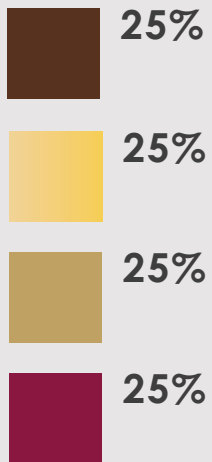

Warm Colour Option 2: "Bear"

Bears of different sizes creates a joyful and warm feeling.

Special Basket:

- Plush Toy Bear and Baubles.
  - 50cm (Length)
  - 30cm (Depth)
  - 30cm (Height)

8 ft Christmas tree:

- LED static lights.
  Warm Lights setting.

Colour palette:

Star Topper:

- Wood material.
- 30cm (Height)

Ribbon Bow:

- Tartan colour.
- One/Two Loops.
- 20cm (Length)

Baubles:

- Gold and Burgundy colours.
- 10cm (Diameter)

Plush Toy Bear:

- Dark Brown colour.
- 20cm (Height)

Plush Toy Bear:

- Light Brown colour.
- 15cm (Height)

Candy Cane:

- 3 Dimensional Ornament.
- 13cm (Length)

Pine Cone:

- 3 Dimensional Ornament.
- 10cm (Length)

Woodcraft:

- 2 Dimensional Ornament in Wood.
- 5cm-12cm (Diameter)
- 0.3cm (Depth)

Gift Boxes:

- Brown and Burgundy.
- 20cm-40cm (Length)
- 20cm-40cm (Depth)
- 20cm-40cm (Height)