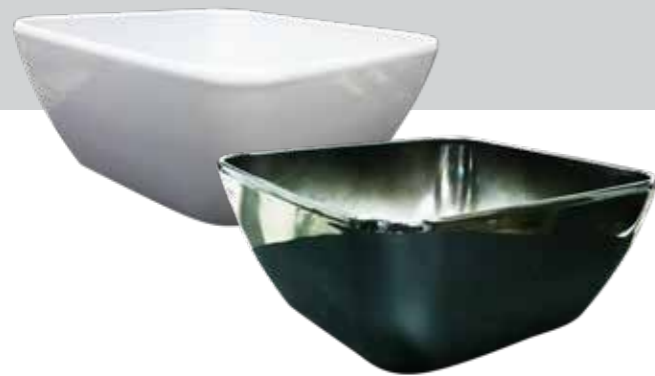

### Divinum 8990

**Description**  
Matte Finish Plant Pot

**Dimensions**  
910 mm(L) x 410 mm(W) x 810 mm(H)

**Available Colours**

# Tabletop Planters

**All tabletop planters are:**

- Suitable for indoor plants
- Fibre plastic
- Imported