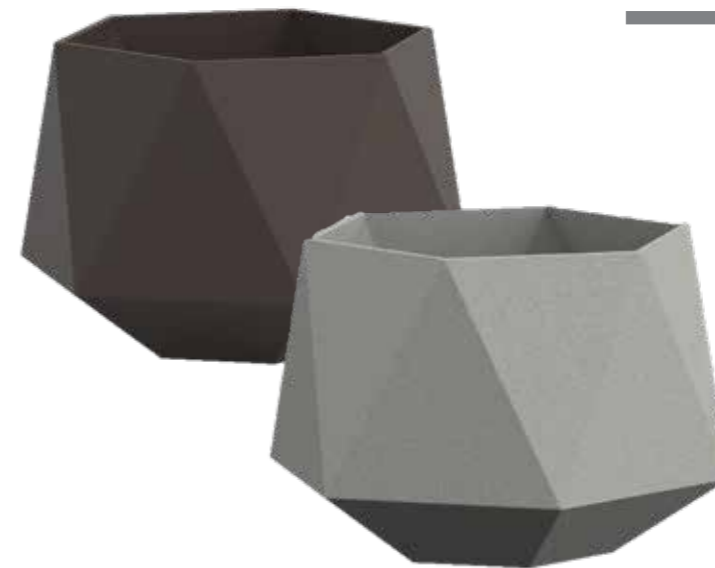

Available Colours